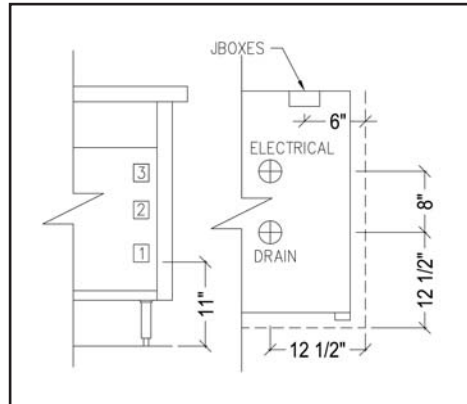

STYLE IA-10-AP

TOLL FREE: 800-525-3692

INTEGRATIONS

Electrical & Plumbing locations

1. Junction box for main power supply. 2. Junction box for drop in equipment 3. Junction box for sneeze upper unit.