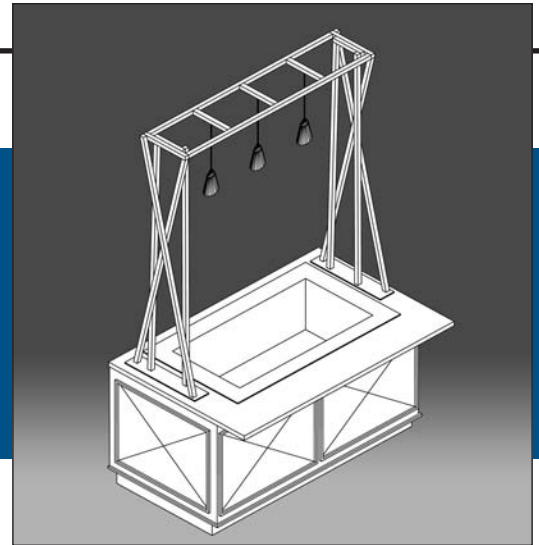

STYLE IA-10-AP

INTEGRATIONS

Shown with Optional Upper Structure (US-6)
and Pendant Lighting

PROJECT: _____

ITEM: _____ QUANTITY: _____

SPECIFICATIONS

The IA-10-AP is a modular serving counter with a mechanically cooled Vienna series air pan display unit. Featuring a 14-gauge stainless steel top, stainless steel interior base, plastic laminate exterior on three sides with stainless steel overlay trim in a criss cross accent. Black plastic laminate base conceals the heavy-duty adjustable legs.

Available depths: 38"

Available lengths: 48" 60" 72" 84" 96"

STANDARD FEATURES

- 14-Gauge Stainless Steel Top
- Stainless Steel 18-Gauge Base Cabinet Open Rear
- 6" Adjustable Legs with Removable Black Kick Plate
- Stainless Steel Criss Cross Overlay Trim #4 Finish
- Standard Grade Laminate Exterior
- 8'-0" 120 Volt Cord and Plug

- All Integration Series counter bases are fabricated in 18-gauge, type 304 stainless steel. Each counter top is fabricated in 14-gauge, type 304 stainless steel with a 2" drop edge and welded corners. Heavy duty 14-gauge cross bracing is provided as standard for additional stability and deflection resistance. Each unit is internally wired to accommodate either 120volt or 208volt operation to a factory-mounted junction box. All Integration Series counters are NSF listed for sanitation. All millwork exteriors are fabricated in accordance with AWI standards.