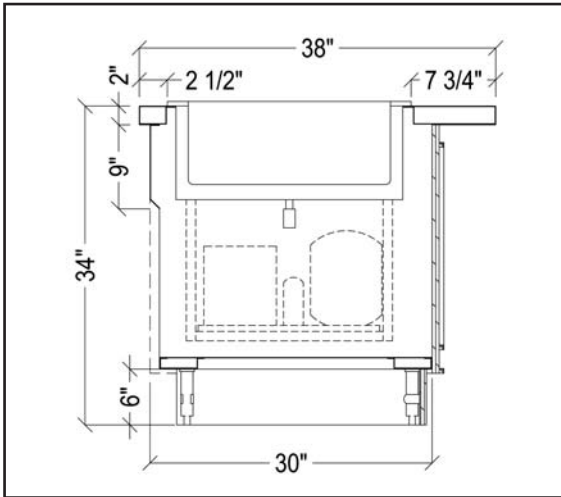

STYLE IA-10-AP

TOLL FREE: 800-525-3692

INTEGRATIONS

Electrical & Plumbing locations

1. Junction box for main power supply. 2. Junction box for drop in equipment 3. Junction box for sneeze upper unit.