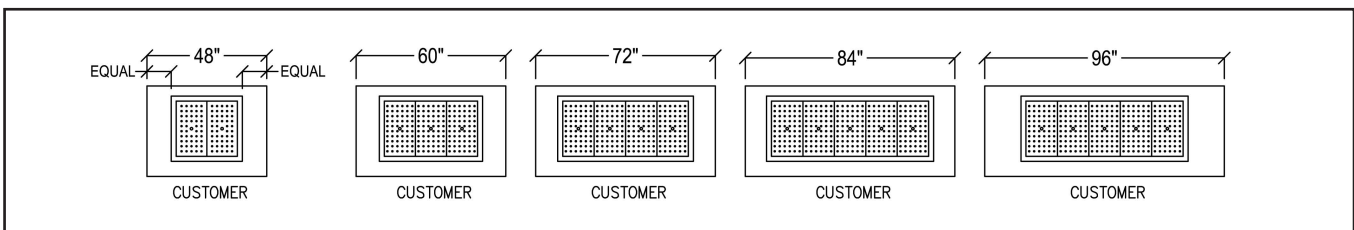

STYLE IA-10-AP

TOLL FREE: 800-525-3692

INTEGRATIONS

Electrical & Plumbing locations

1. Junction box for main power supply. 2. Junction box for drop in equipment 3. Junction box for sneeze upper unit.

MODEL	L	W	H	ELECTRICAL	NEMA PLUG	PLUMBING	AMPS	WT
IA-10-AP-48	48"	38"	34"	120V/60/1 Phase	5-15P	1" I. W.	4.7	517
IA-10-AP-60	60"	38"	34"	120V/60/1 Phase	5-15P	1" I. W.	5.3	641
IA-10-AP-72	72"	38"	34"	120V/60/1 Phase	5-15P	1" I. W.	6.8	753
IA-10-AP-84	84"	38"	34"	120V/60/1 Phase	5-15P	1" I. W.	8.1	913
IA-10-AP-96	96"	38"	34"	120V/60/1 Phase	5-15P	1" I. W.	8.1	990