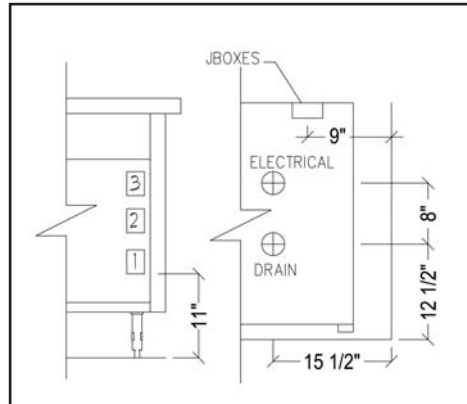

STYLE IA-6-AP

TOLL FREE: 800-525-3692

INTEGRATIONS

Electrical & Plumbing locations

1. Junction box for main power supply.
2. Junction box for drop in equipment
3. Junction box for sneeze upper unit.