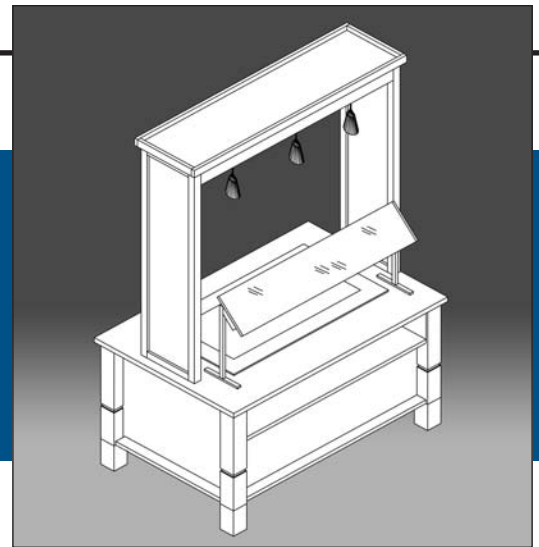

STYLE IA-6-AP

INTEGRATIONS

Shown with Optional Upper Structure (US-3),
Sneeze Guard (SN-3) and Pendant Lighting

PROJECT: _____

ITEM: _____ QUANTITY: _____

SPECIFICATIONS

IA-6-AP is a modular serving counter with a mechanically cooled Vienna Series air pan display unit. Featuring a 14-gauge stainless steel top, stainless steel interior base, plastic laminate recessed reveal exterior fascia panels on three sides along with a plastic laminated plate shelf. Red oak legs with squared stainless steel decorative caps to conceal the heavy-duty adjustable legs.

Available depths: 42"

Available lengths: 54" 66" 78" 90" 102"

STANDARD FEATURES

- 14-Gauge Stainless Steel Top
- Stainless Steel 18-Gauge Base Cabinet Open Rear
- Adjustable Legs with Stainless Steel Square Caps
- Red Oak Legs with 3/4" Recessed Reveal
- Standard Stain Finishes
- Laminate Plate Shelf
- 8'-0" 120 Volt Cord and Plug

- All Integration Series counter bases are fabricated in 18-gauge, type 304 stainless steel. Each counter top is fabricated in 14-gauge, type 304 stainless steel with a 2" drop edge and welded corners. Heavy duty 14-gauge cross bracing is provided as standard for additional stability and deflection resistance. Each unit is internally wired to accommodate either 120volt or 208volt operation to a factory-mounted junction box. All Integration Series counters are NSF listed for sanitation. All millwork exteriors are fabricated in accordance with AWI standards.