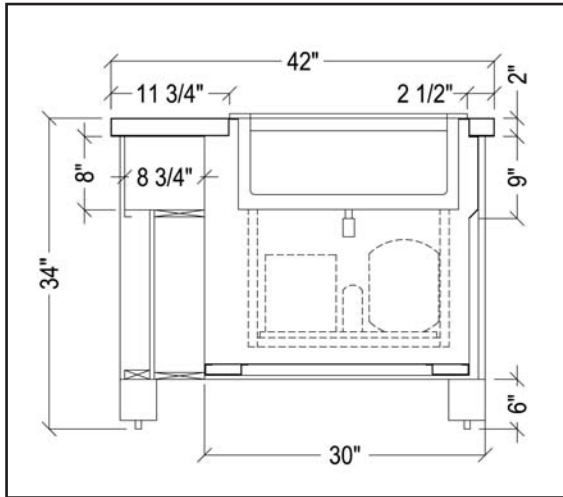

STYLE IA-6-AP

TOLL FREE: 800-525-3692

INTEGRATIONS

Electrical & Plumbing locations

1. Junction box for main power supply.
2. Junction box for drop in equipment
3. Junction box for sneeze upper unit.