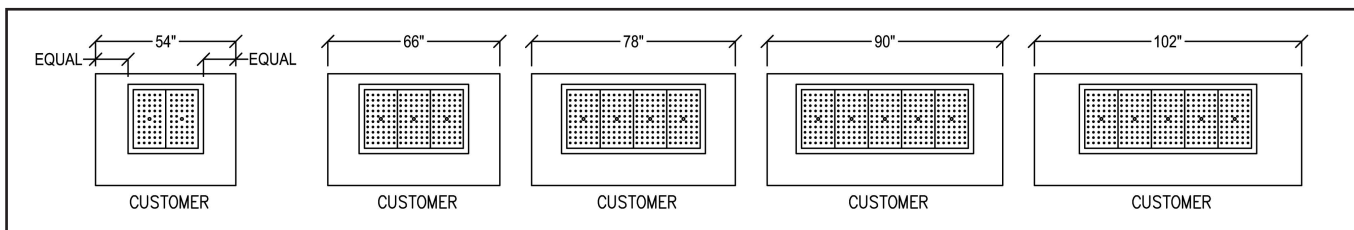

STYLE IA-6-AP

TOLL FREE: 800-525-3692

INTEGRATIONS

Electrical & Plumbing locations

1. Junction box for main power supply.
2. Junction box for drop in equipment
3. Junction box for sneeze upper unit.

MODEL	L	W	H	ELECTRICAL	NEMA PLUG	PLUMBING	AMPS	WT
IA-6-AP-54	54"	42"	34"	120V/60/1 Phase	5-15P	1" I.W.	4.7	577
IA-6-AP-66	66"	42"	34"	120V/60/1 Phase	5-15P	1" I.W.	5.3	714
IA-6-AP-78	78"	42"	34"	120V/60/1 Phase	5-15P	1" I.W.	6.8	840
IA-6-AP-90	90"	42"	34"	120V/60/1 Phase	5-15P	1" I.W.	8.1	1039
IA-6-AP-102	102"	42"	34"	120V/60/1 Phase	5-15P	1" I.W.	8.1	1130