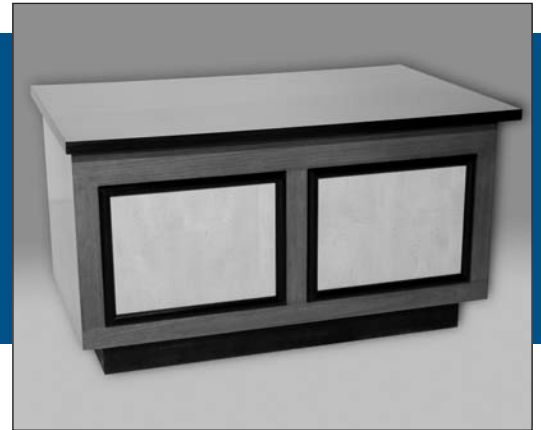

STYLE IA-7-ST

PROJECT: _____

ITEM: _____ QUANTITY: _____

INTEGRATIONS

Shown with Optional Zodiac Top, Mahogany Finished Exterior and Maple Finished Inlay Panels

SPECIFICATIONS

The IA-7-ST is a modular serving counter display unit. Featuring a 14-gauge stainless steel top, stainless steel interior base, plastic laminate exterior on three sides with large contrasting inlay panels, black accent border. Black plastic laminate base conceals the heavy-duty adjustable legs.

Available depths: 38"

Available lengths: 24" 36" 48" 60" 72" 84" 96"

STANDARD FEATURES

- 14-Gauge Stainless Steel Top
- Stainless Steel 18-Gauge Base Cabinet Open Rear
- 6" Adjustable Legs with Removable Black Kick Plate
- Plastic Laminate Fascia with Two Tone Panels Including Black Metal Accent Trim
- 8'-0" 120 Volt Cord and Plug with outlet
- All Integration Series counter bases are fabricated in 18-gauge, type 304 stainless steel. Each counter top is fabricated in 14-gauge, type 304 stainless steel with a 2" drop edge and welded corners. Heavy duty 14-gauge cross bracing is provided as standard for additional stability and deflection resistance. Each unit is internally wired to accommodate either 120volt or 208volt operation to a factory-mounted junction box. All Integration Series counters are NSF listed for sanitation. All millwork exteriors are fabricated in accordance with AWI standards.