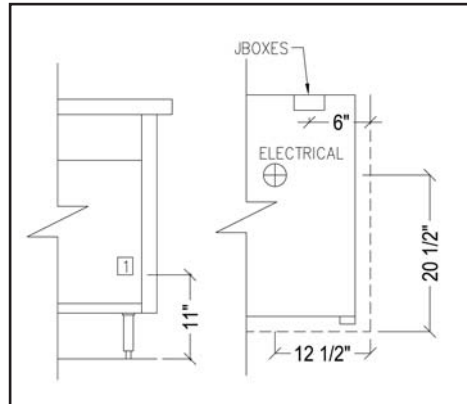

STYLE IA-7-ST

TOLL FREE: 800-525-3692

INTEGRATIONS

Electrical & Plumbing locations

1. Junction box for main power supply.
2. Junction box for drop in equipment
3. Junction box for sneeze upper unit.