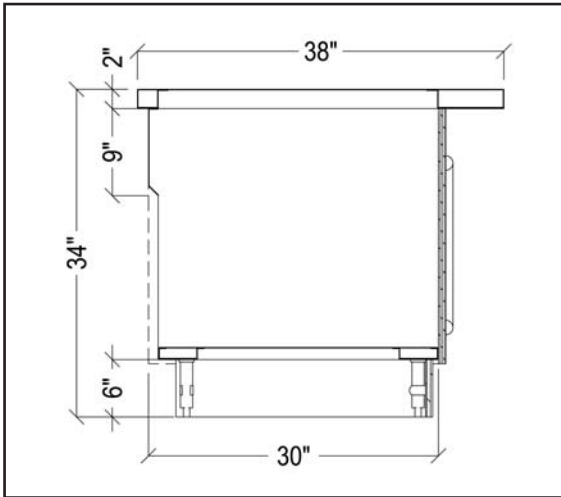

STYLE IA-7-ST

TOLL FREE: 800-525-3692

INTEGRATIONS

Electrical & Plumbing locations

1. Junction box for main power supply.
2. Junction box for drop in equipment
3. Junction box for sneeze upper unit.