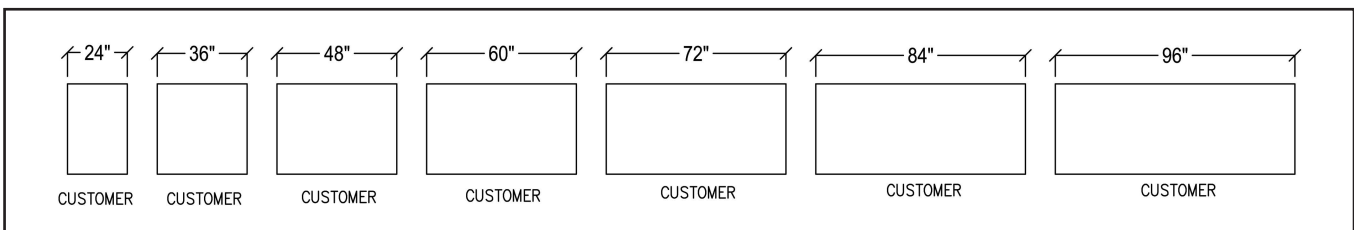

STYLE IA-7-ST

TOLL FREE: 800-525-3692

INTEGRATIONS

Electrical & Plumbing locations

1. Junction box for main power supply.
2. Junction box for drop in equipment
3. Junction box for sneeze upper unit.

MODEL	L	W	H	ELECTRICAL	NEMA PLUG	AMPS	WT
IA-7-ST-24	24"	38"	34"	120V/60/1 Phase	5-15P	12	212
IA-7-ST-36	36"	38"	34"	120V/60/1 Phase	5-15P	12	222
IA-7-ST-48	48"	38"	34"	120V/60/1 Phase	5-15P	12	287
IA-7-ST-60	60"	38"	34"	120V/60/1 Phase	5-15P	12	352
IA-7-ST-72	72"	38"	34"	120V/60/1 Phase	5-15P	12	417
IA-7-ST-84	84"	38"	34"	120V/60/1 Phase	5-15P	12	482
IA-7-ST-96	96"	38"	34"	120V/60/1 Phase	5-15P	12	547