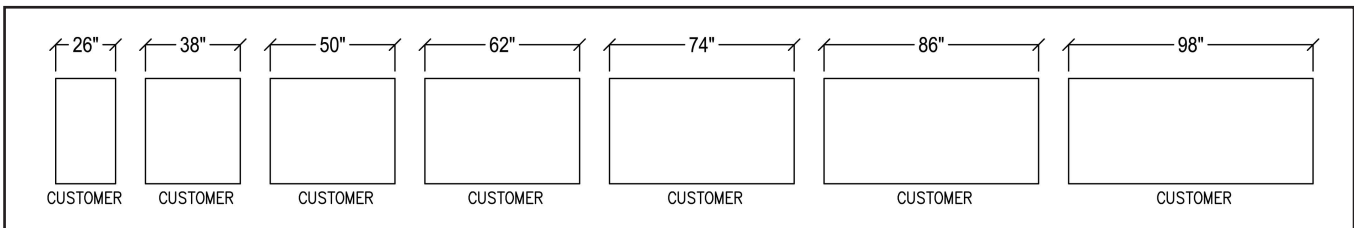

STYLE IA-8-ST

TOLL FREE: 800-525-3692

INTEGRATIONS

Electrical & Plumbing locations

1. Junction box for main power supply.
2. Junction box for drop in equipment
3. Junction box for sneeze upper unit.

MODEL	L	W	H	ELECTRICAL	NEMA PLUG	AMPS	WT
IA-8-ST-26	26"	42"	34"	120V/60/1 Phase	5-15P	12	276
IA-8-ST-38	38"	42"	34"	120V/60/1 Phase	5-15P	12	286
IA-8-ST-50	50"	42"	34"	120V/60/1 Phase	5-15P	12	371
IA-8-ST-62	62"	42"	34"	120V/60/1 Phase	5-15P	12	456
IA-8-ST-74	74"	42"	34"	120V/60/1 Phase	5-15P	12	541
IA-8-ST-86	86"	42"	34"	120V/60/1 Phase	5-15P	12	626
IA-8-ST-98	98"	42"	34"	120V/60/1 Phase	5-15P	12	711