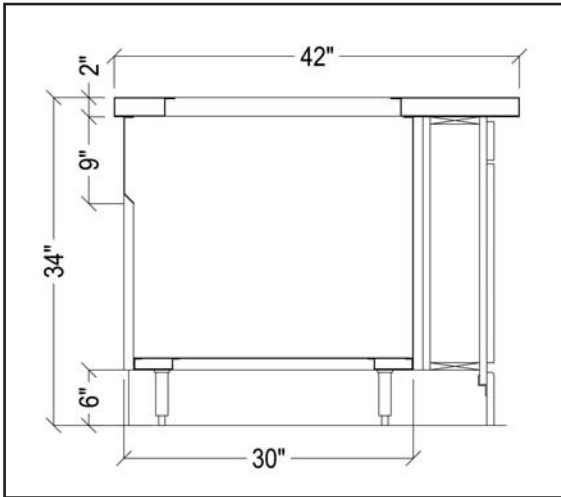

STYLE IA-8-ST

TOLL FREE: 800-525-3692

INTEGRATIONS

Electrical & Plumbing locations

1. Junction box for main power supply.
2. Junction box for drop in equipment
3. Junction box for sneeze upper unit.