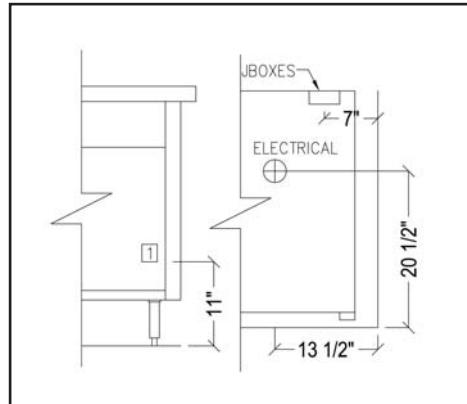

STYLE IA-8-ST

TOLL FREE: 800-525-3692

INTEGRATIONS

Electrical & Plumbing locations

1. Junction box for main power supply.
2. Junction box for drop in equipment
3. Junction box for sneeze upper unit.